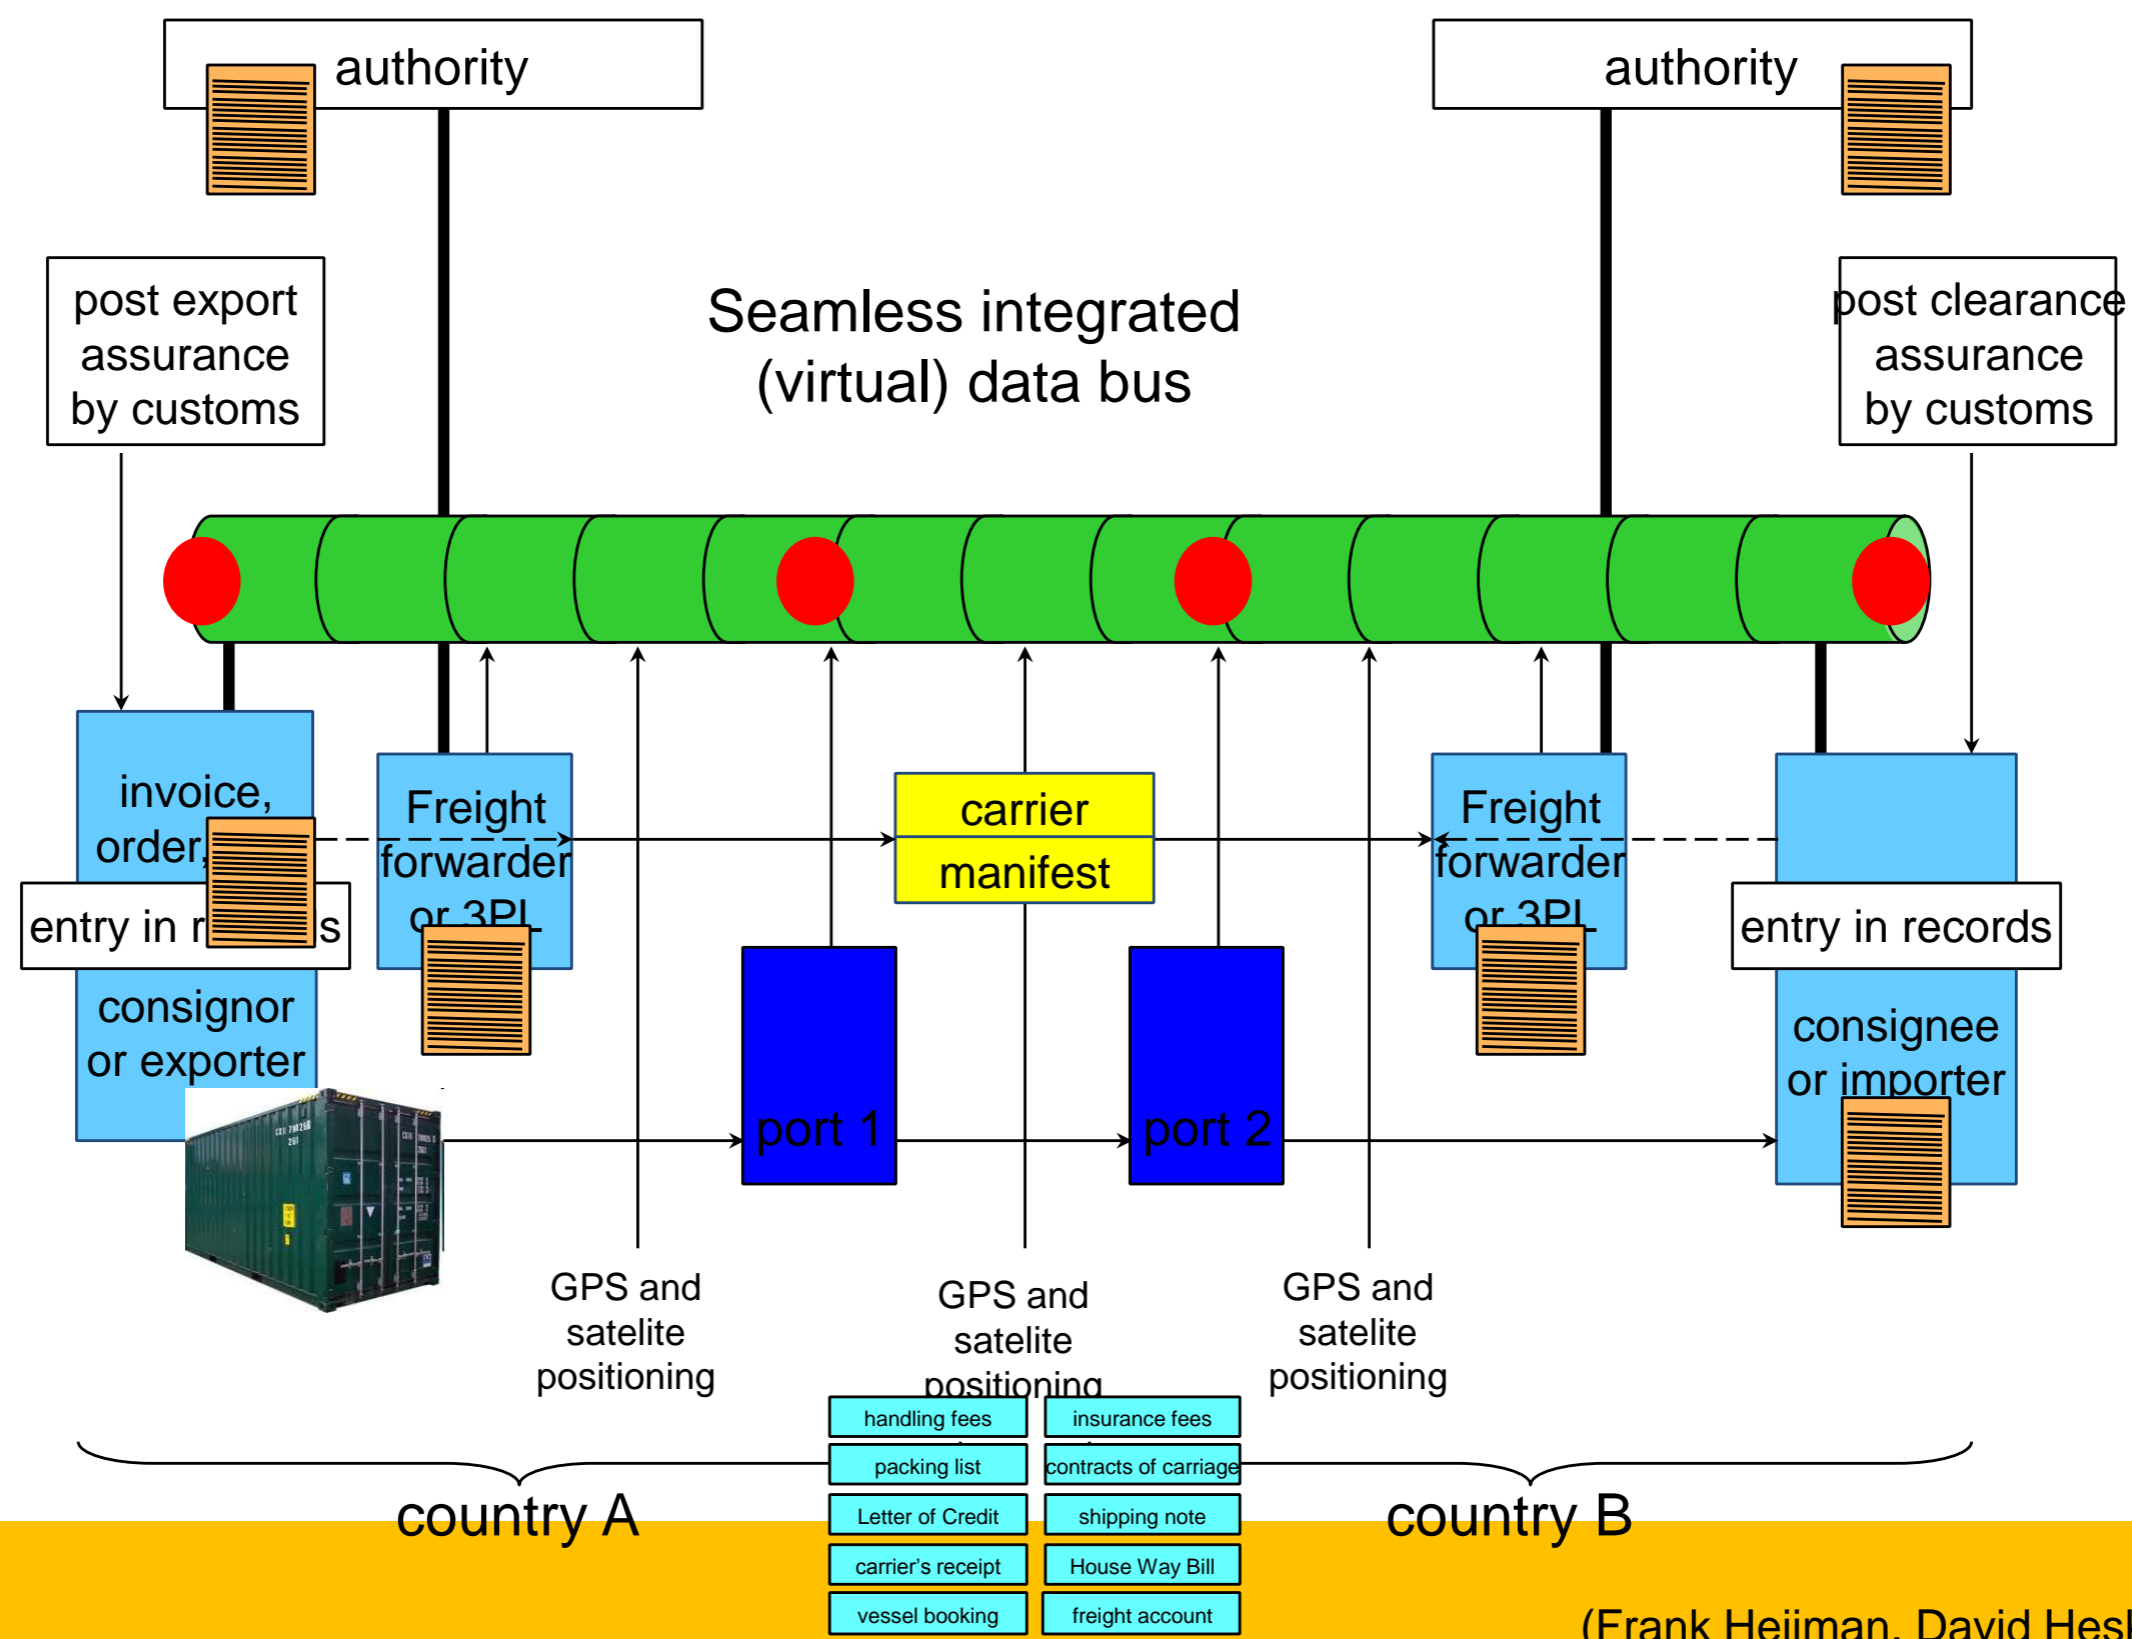

CASSANDRA

IMPROVING SECURITY THROUGH VISIBILITY

Draft Integration Architecture
wout.hofman@tno.nl

LEGENDA

DS: Data Sharing Interface
 DC: Data Capturing Interface
 LS: Logistics Service Interface
 CM: Configuration Management Interface