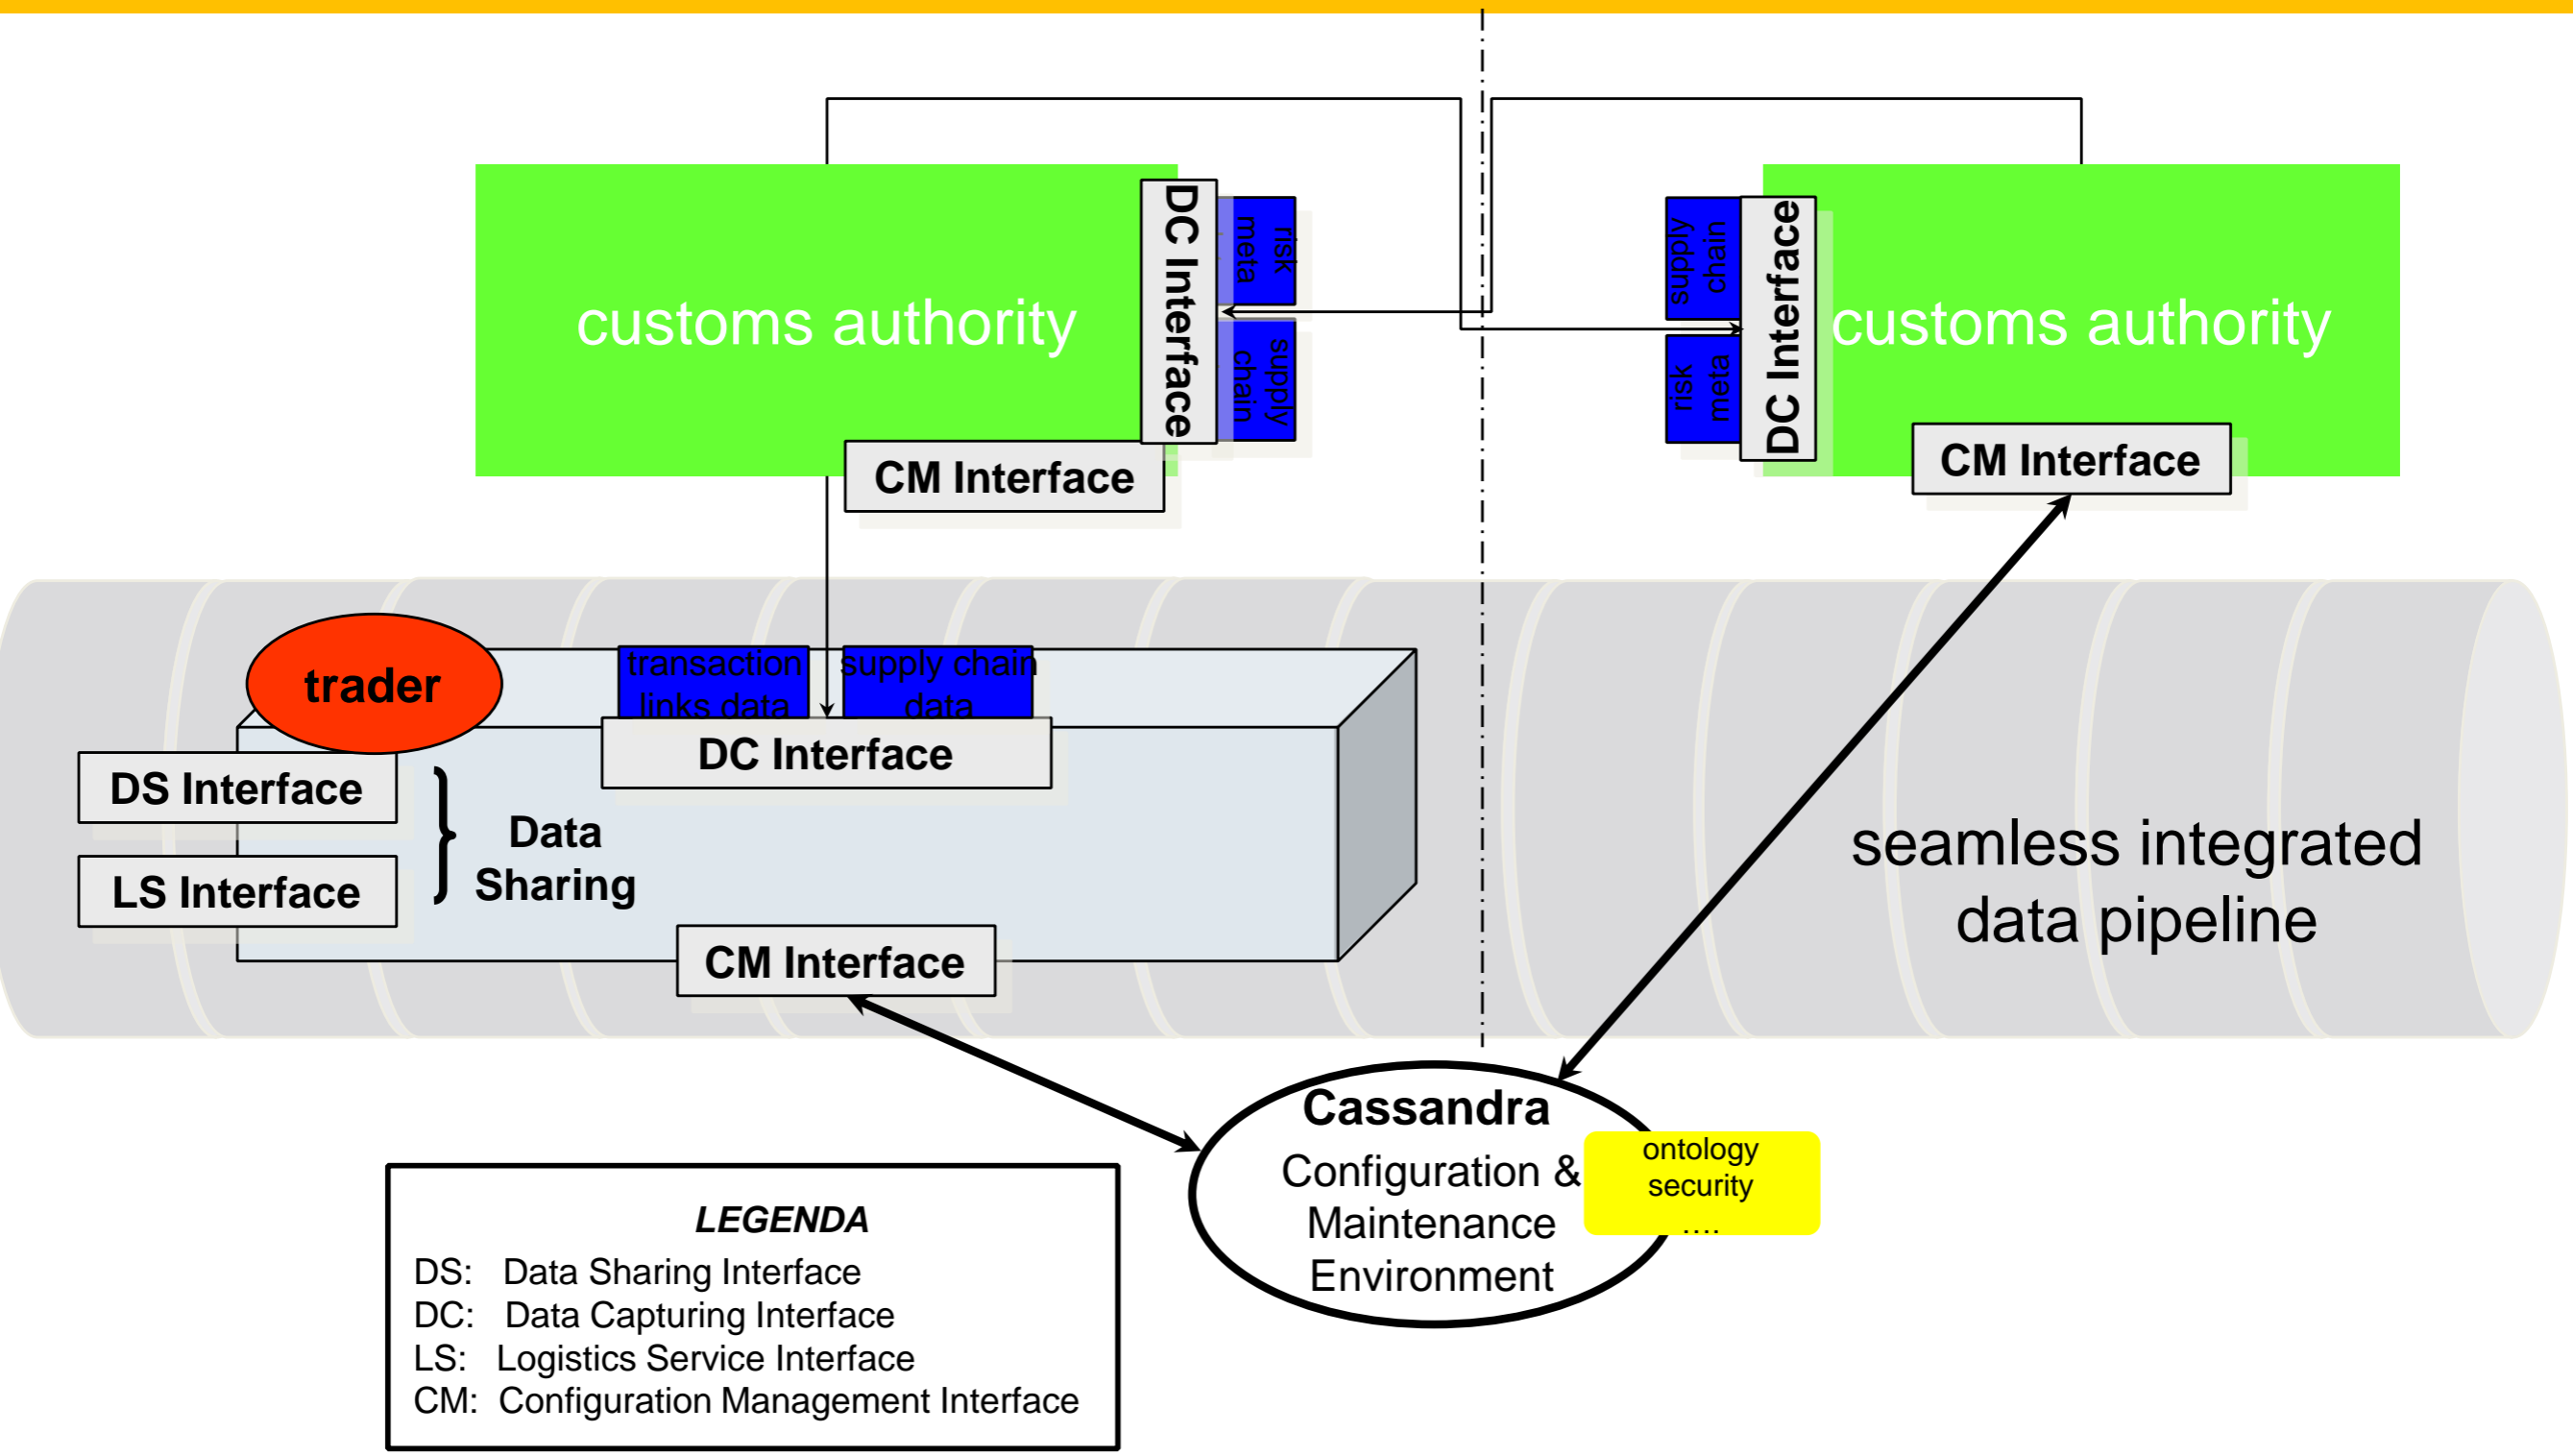

CASSANDRA

IMPROVING SECURITY THROUGH VISIBILITY

Draft Integration Architecture
wout.hofman@tno.nl

LEGENDA

DS: Data Sharing Interface
 DC: Data Capturing Interface
 LS: Logistics Service Interface
 CM: Configuration Management Interface